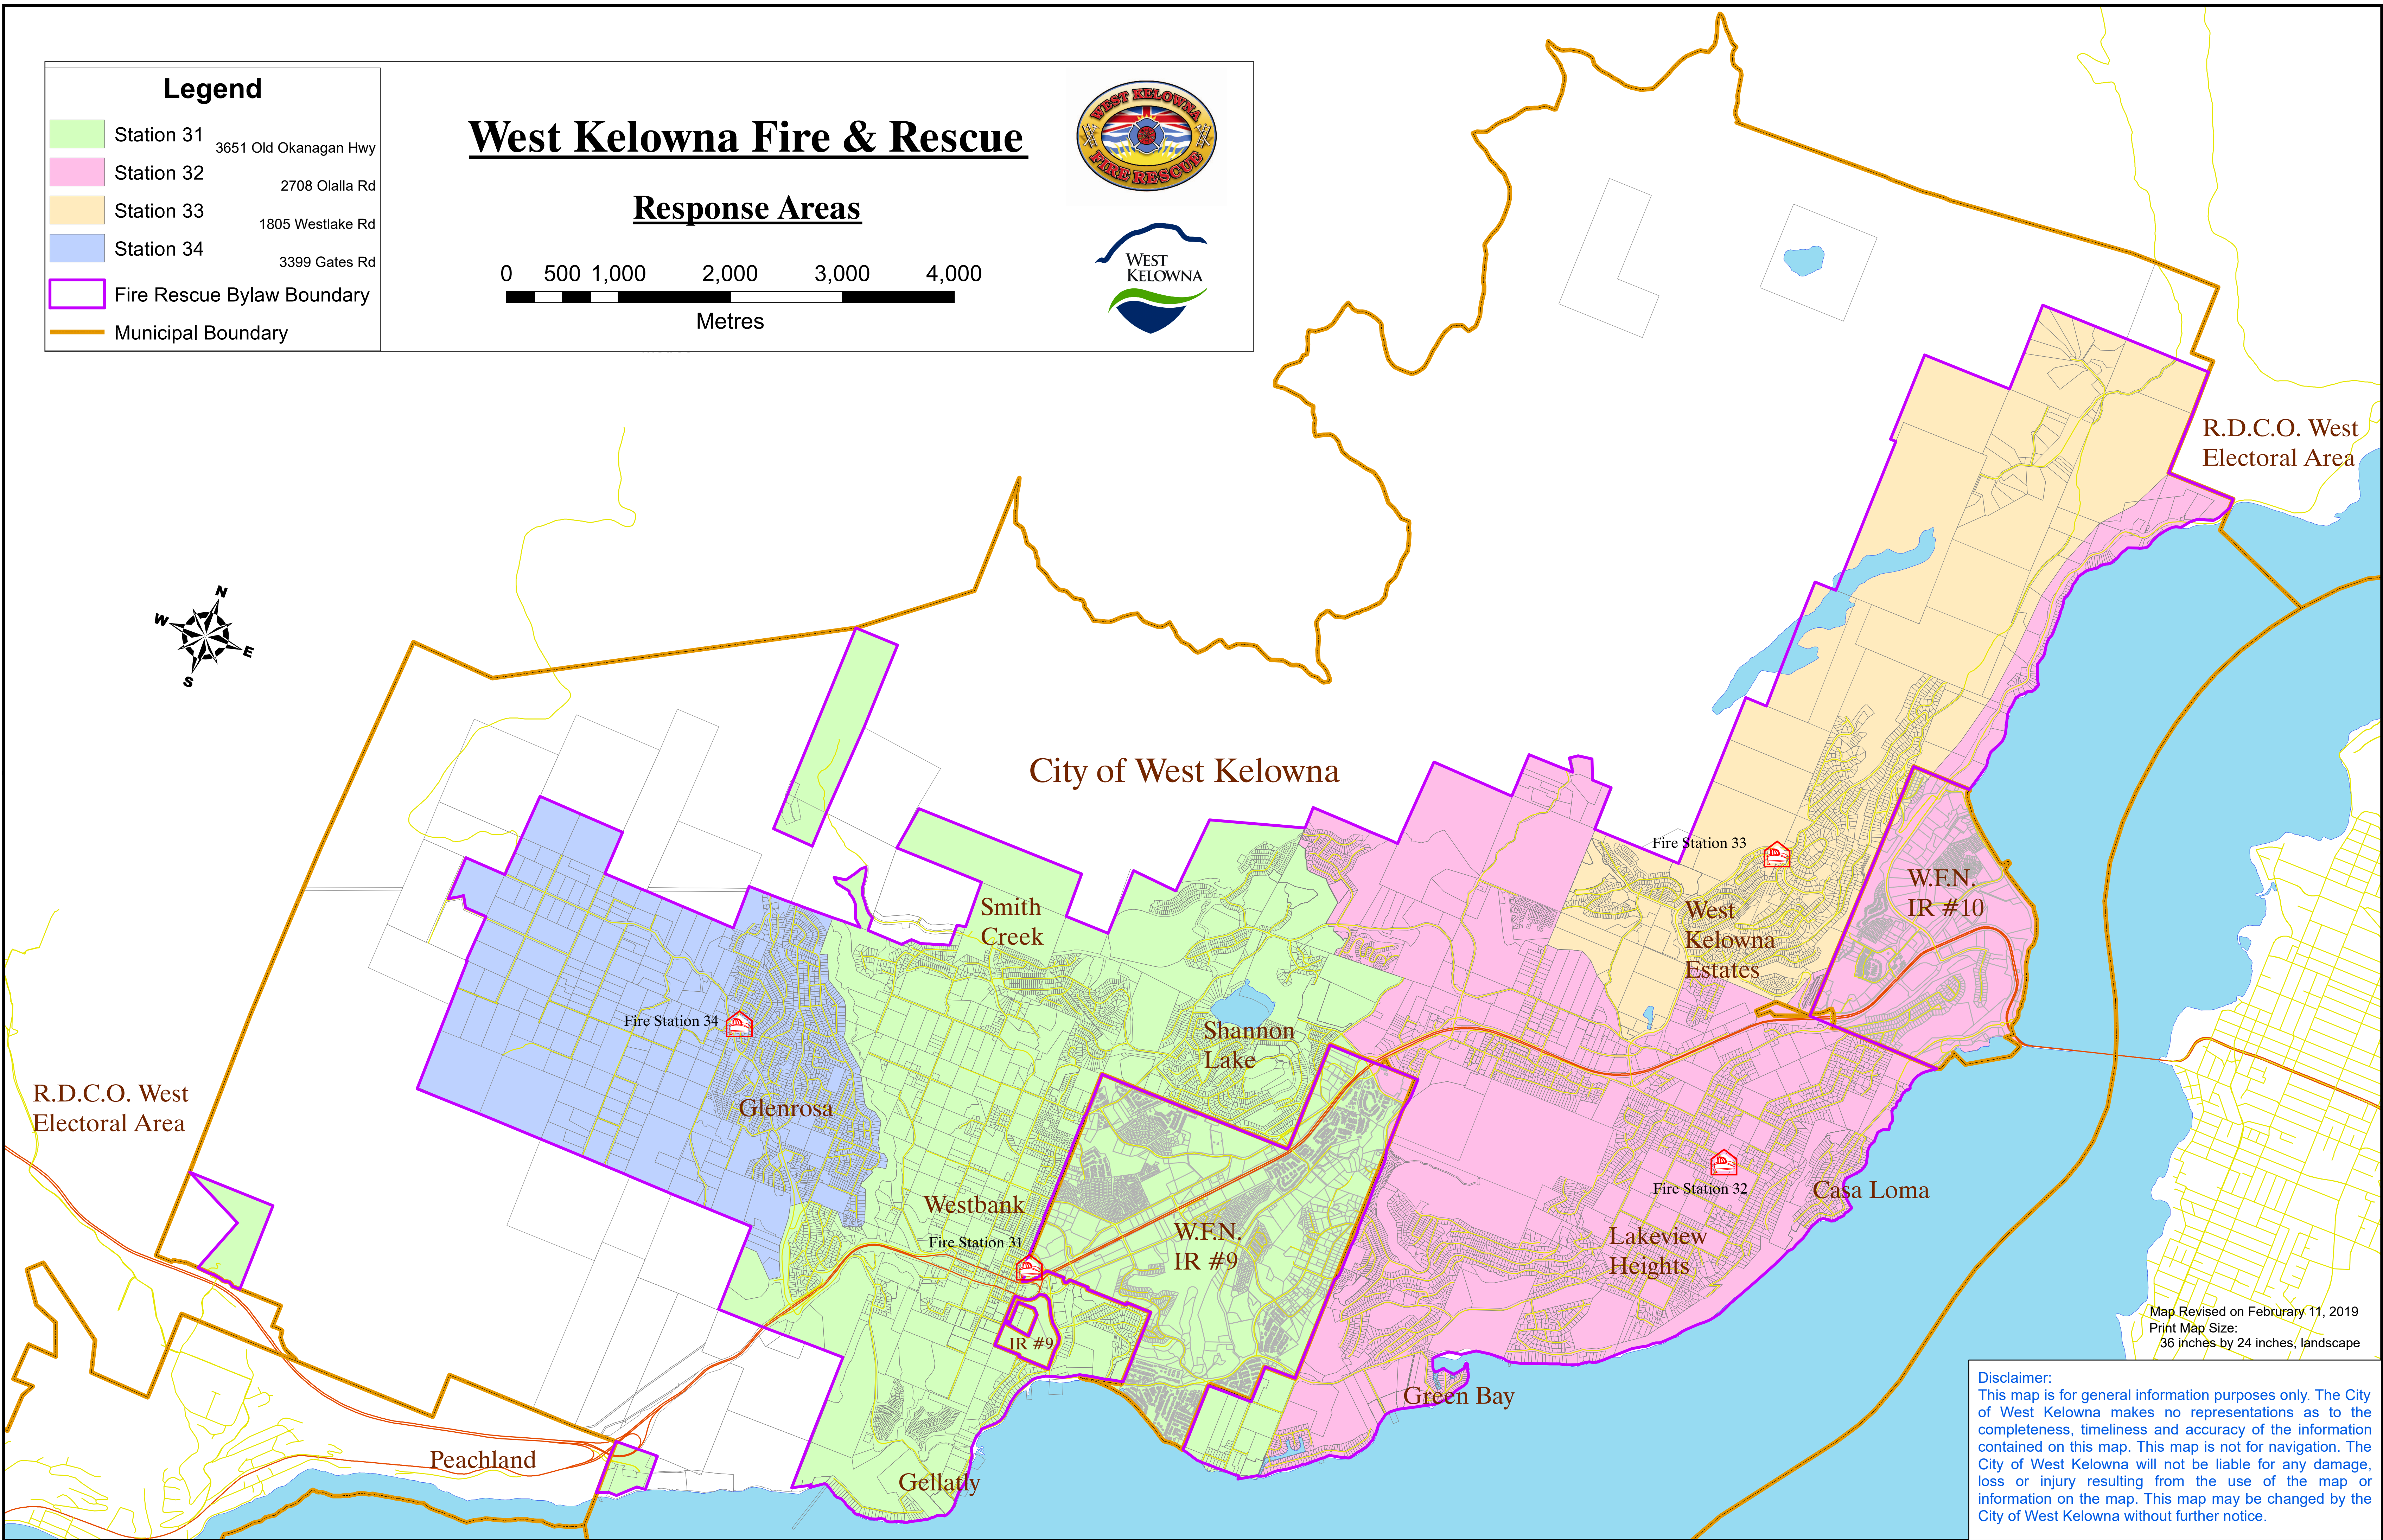

**Legend**

|  |                            |                       |
|--|----------------------------|-----------------------|
|  | Station 31                 | 3651 Old Okanagan Hwy |
|  | Station 32                 | 2708 Olalla Rd        |
|  | Station 33                 | 1805 Westlake Rd      |
|  | Station 34                 | 3399 Gates Rd         |
|  | Fire Rescue Bylaw Boundary |                       |
|  | Municipal Boundary         |                       |

## Response Areas

Map Revised on February 11, 2019  
 Print Map Size:  
 36 inches by 24 inches, landscape

**Disclaimer:**  
 This map is for general information purposes only. The City of West Kelowna makes no representations as to the completeness, timeliness and accuracy of the information contained on this map. This map is not for navigation. The City of West Kelowna will not be liable for any damage, loss or injury resulting from the use of the map or information on the map. This map may be changed by the City of West Kelowna without further notice.