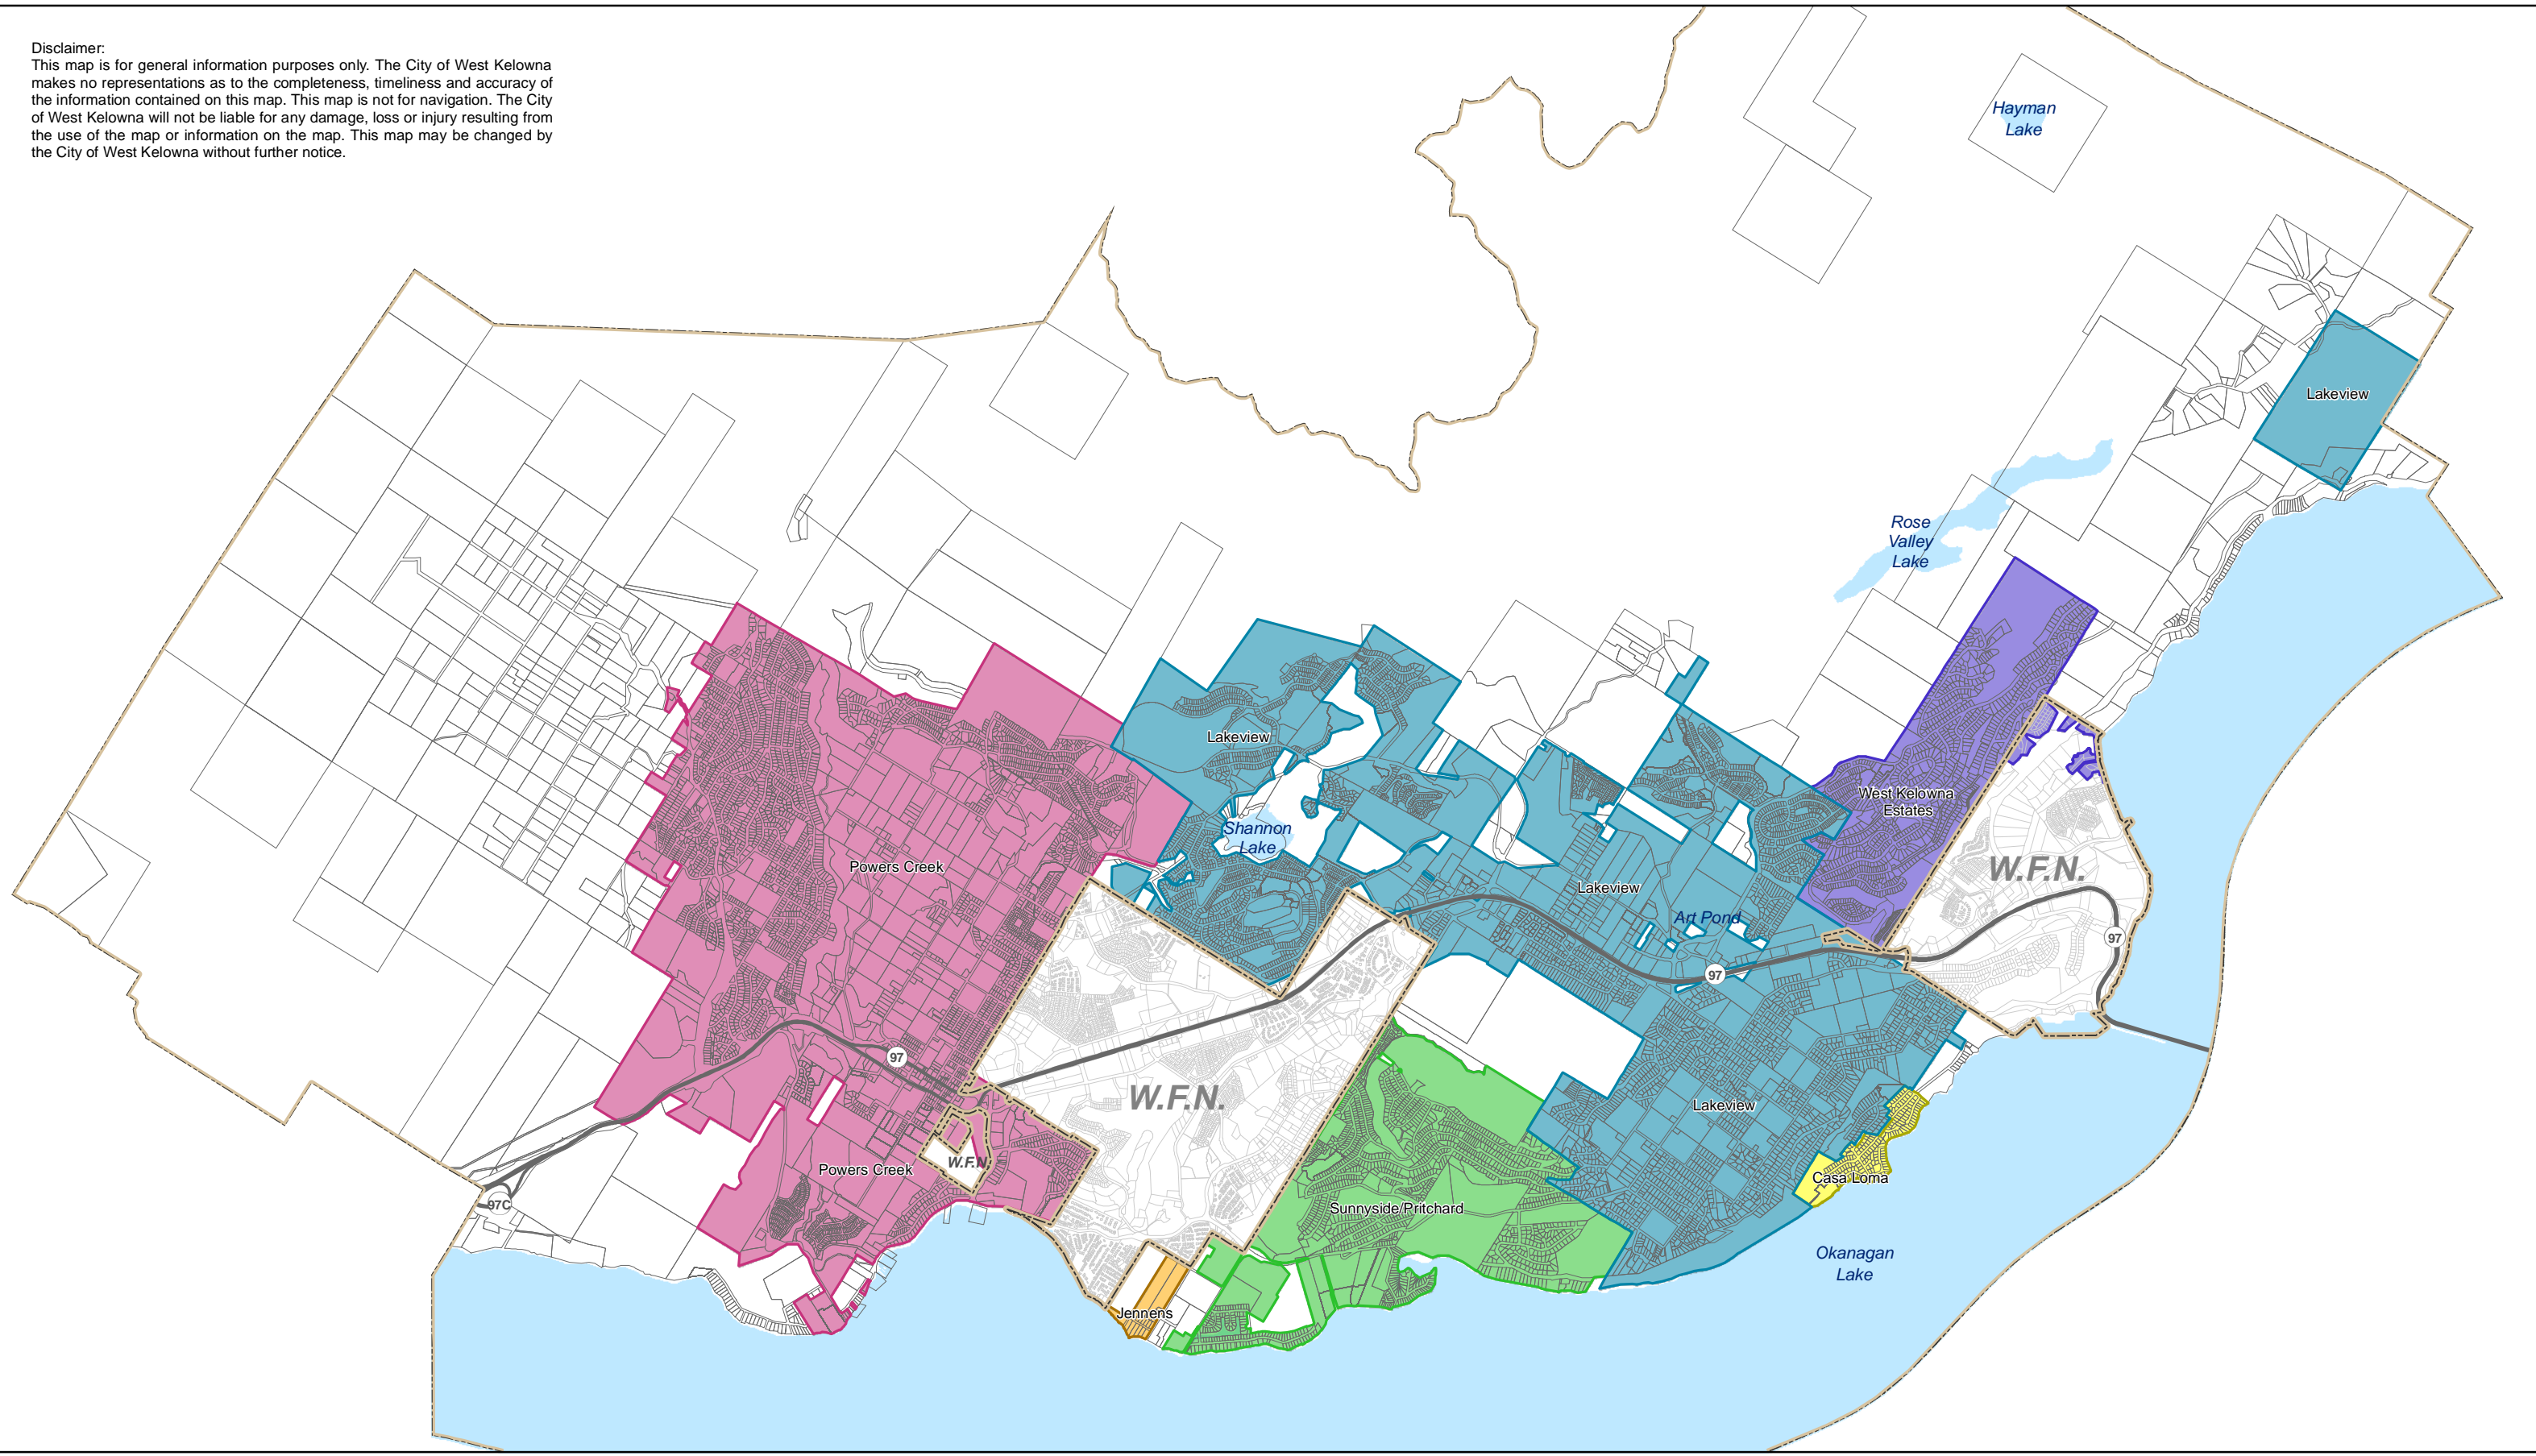

Disclaimer:
 This map is for general information purposes only. The City of West Kelowna makes no representations as to the completeness, timeliness and accuracy of the information contained on this map. This map is not for navigation. The City of West Kelowna will not be liable for any damage, loss or injury resulting from the use of the map or information on the map. This map may be changed by the City of West Kelowna without further notice.

Water Systems
 City of West Kelowna

Legend

- | | | | |
|---|---|---|----------------------------|
|  | Rose Valley Water System - Lakeview |  | Powers Creek Water System |
|  | Rose Valley Water System - Sunnyside/Pritchard |  | Private System - Casa Loma |
|  | Rose Valley Water System - West Kelowna Estates |  | Private System - Jennens |